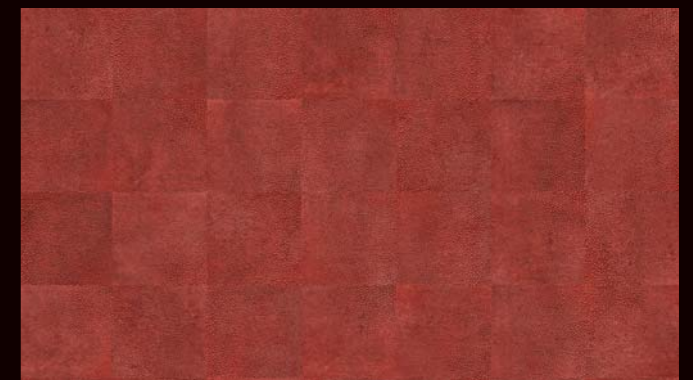

MONTMARTRE
REFINED STRUCTURES 1
n° GA2 9225